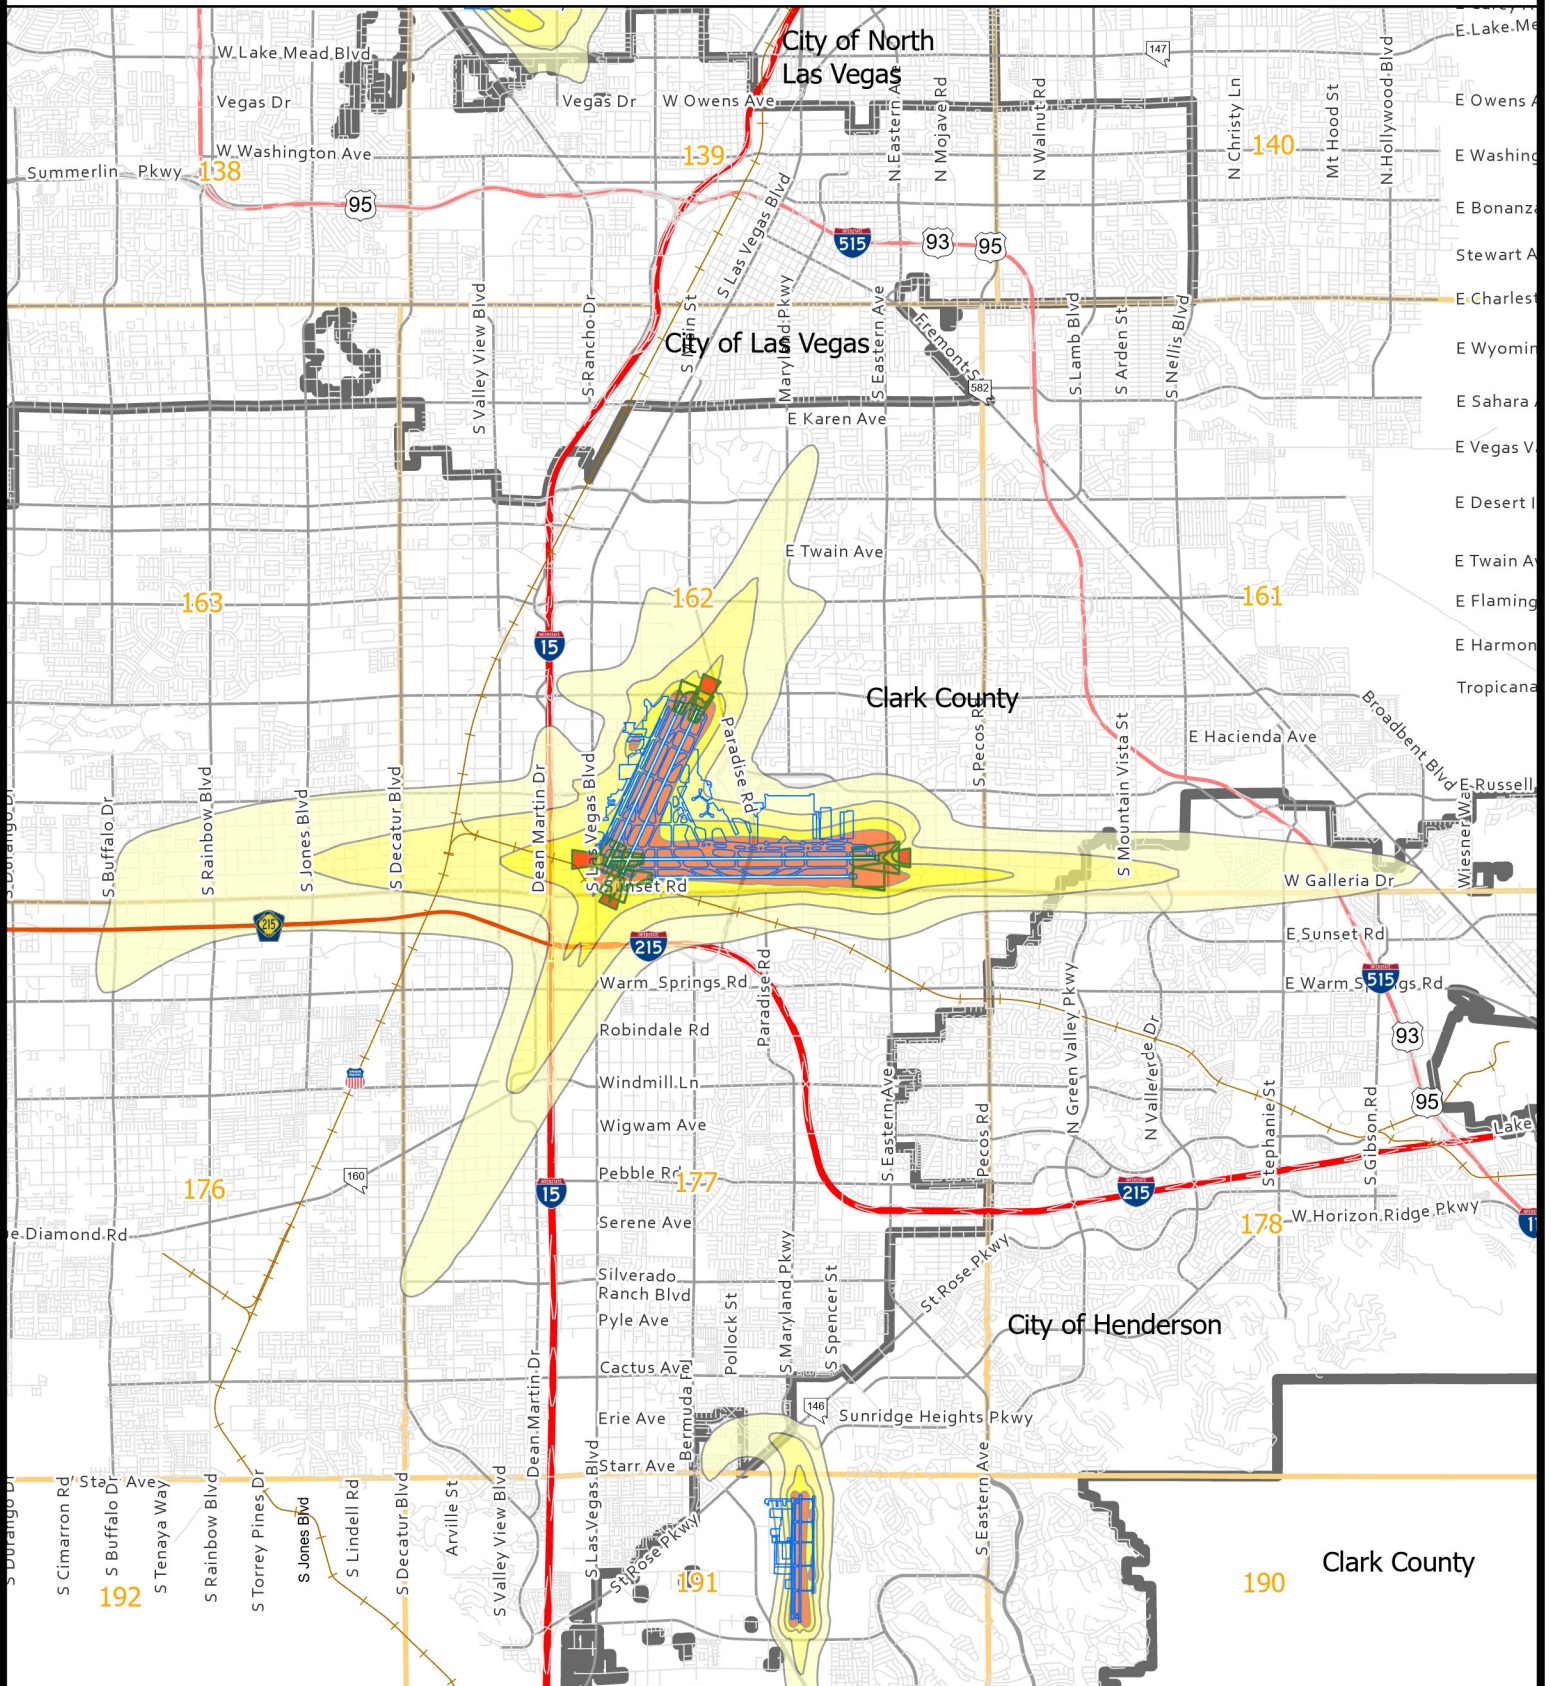

Harry Reid International Airport Environs Overlay Map

Noise Subzones

- AE-60
- AE-65
- AE-70
- AE-75

RPZ

- Arrival/Departure
- Departure
- Arrival
- Airports

Date Prepared: August 2, 2023

This information is for display purposes only. No liability is assumed as to the accuracy of the data delineated hereon.